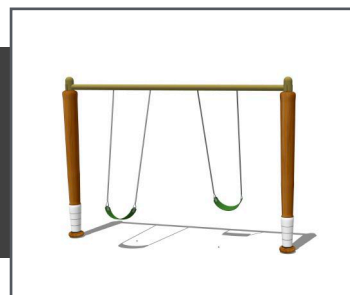

Swing like a monkey (or at least like a kid)! Cre8Play Themed Swings are a new look to an old classic. You can even add several single post swing assemblies together.

**Single Post Swing
Tree Themed
1000126**

L: 12'-3" x W: 0'-10" x H: 8'-6"
1,500 LBS

**Add-A-Bay
Tree Themed
1000130**

L: 12'-0" x W: 0'-10" x H: 8'-6"
950 LBS

**Single Post Swing
Baseball Themed
1000132**

L: 12'-3" x W: 0'-10" x H: 8'-6"
1,500 LBS

**Add-A-Bay
Baseball Themed
1000133**

L: 12'-0" x W: 0'-10" x H: 8'-6"
950 LBS

~ Dimensions and weights are approximate ~
~ Heights shown from top of surfacing ~
User Group Age: 2-12