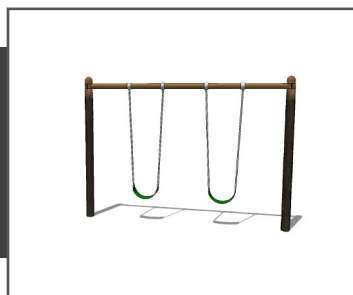

Swing like a monkey (or at least like a kid)! Cre8Play Themed Swings are a new look to an old classic. You can even add several single post swing assemblies together.

**Single Post Swing
Tree Themed
1000126**

L: 12'-3" x W: 0'-10" x H: 8'-6"
1,500 LBS

**Add-A-Bay
Tree Themed
1000130**

L: 12'-0" x W: 0'-10" x H: 8'-6"
950 LBS

**Single Post Swing
Baseball Themed
1000132**

L: 12'-3" x W: 0'-10" x H: 8'-6"
1,500 LBS

**Add-A-Bay
Baseball Themed
1000133**

L: 12'-0" x W: 0'-10" x H: 8'-6"
950 LBS

~ Dimensions and weights are approximate ~
~ Heights shown from top of surfacing ~
User Group Age: 2-12