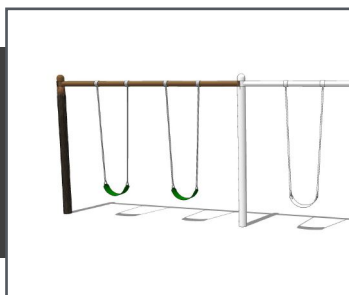

Swing like a monkey (or at least like a kid)! Cre8Play Themed Swings are a new look to an old classic. You can even add several single post swing assemblies together.

**Single Post Swing
Tree Themed
1000126**

L: 12'-3" x W: 0'-10" x H: 8'-6"
1,500 LBS

**Add-A-Bay
Tree Themed
1000130**

L: 12'-0" x W: 0'-10" x H: 8'-6"
950 LBS

**Single Post Swing
Baseball Themed
1000132**

L: 12'-3" x W: 0'-10" x H: 8'-6"
1,500 LBS

**Add-A-Bay
Baseball Themed
1000133**

L: 12'-0" x W: 0'-10" x H: 8'-6"
950 LBS

~ Dimensions and weights are approximate ~
~ Heights shown from top of surfacing ~
User Group Age: 2-12