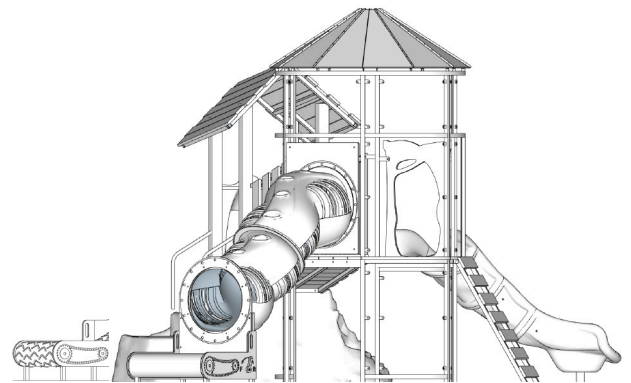

This unique play system goes great with agricultural and farm-themed play areas. The Corn Crib features multiple access points and a "conveyer-belt" entrance that is an ADA Transfer Point. Constructed for extreme durability to withstand the harshest of environments.

L: 23' 4"  
W: 19' 8"  
H: 11' 10"  
5,000 LBS

23' 4"

11' 10"

19' 8"