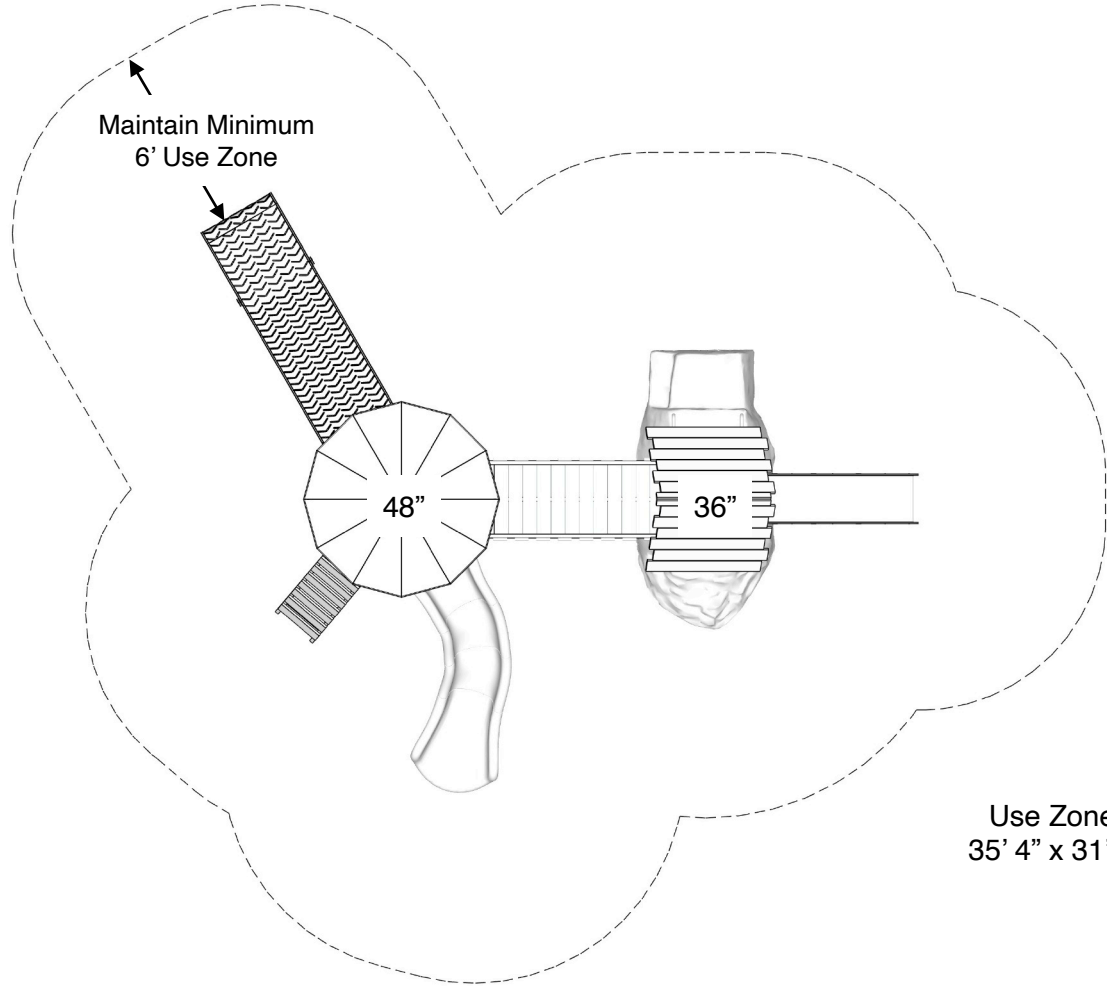

This unique play system goes great with agricultural and farm-themed play areas. The Corn Crib features multiple access points and a "conveyer-belt" entrance that is an ADA Transfer Point. Constructed for extreme durability to withstand the harshest of environments.

L: 23' 4"  
W: 19' 8"  
H: 11' 10"  
5,000 LBS

23' 4"

11' 10"

19' 8"