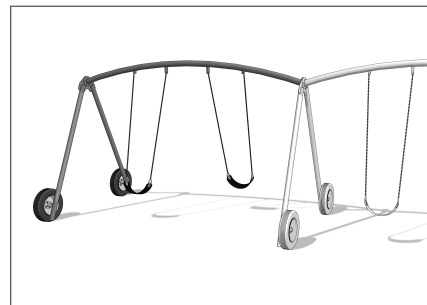

Every child loves to swing. So, add motion to your playground with Cre8Play's agrarian themed swing and products. With optional additions this swing is a must with your Farm theme. Don't forget to explore Cre8Play's entire selection of nature and sports themed swings.

Irrigation Swing

1000314

L: 14'-2" x W: 8'-0" x H: 8'-5"

545 LBS

Add-A-Bay, Irrigation Swing

1000315

L: 13'-7" x W: 8'-0" x H: 8'-5"

335 LBS